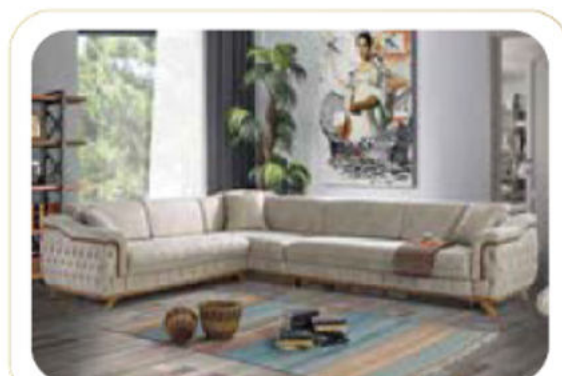

# 2050. SAFİR

Sofa Set  
3+3+1+1

	g/w	y/h	d/d
Three Seater	228	86	92
Bergere	90	98	98