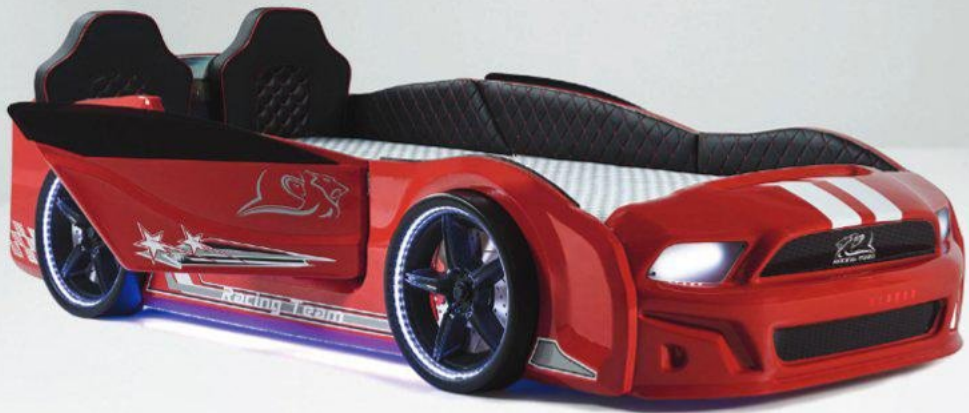

# MST-500

Bluetooth  
play

Headlights

Remote  
Control

LED  
lighting

Sound  
System

Easy to  
Assemble

SDx190  
Mattress Size