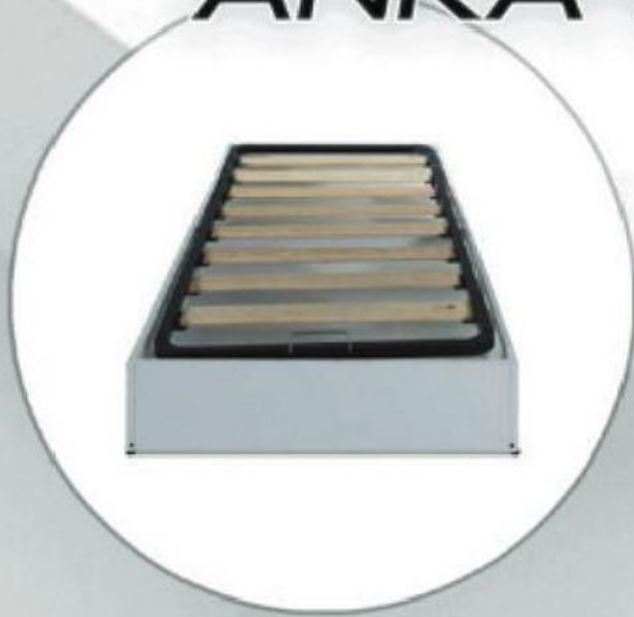

ANKA-UP OTTOMAN BED