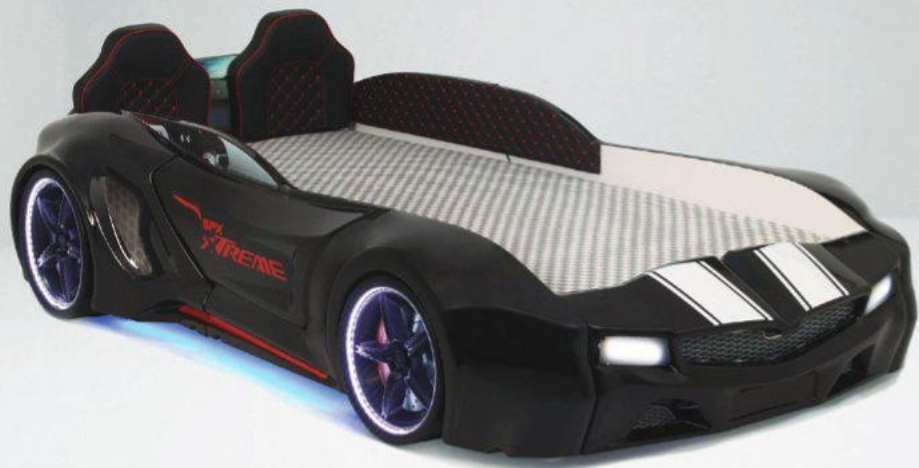

Bluetooth play

Remote Control

Upholstery Seat

LED lighting