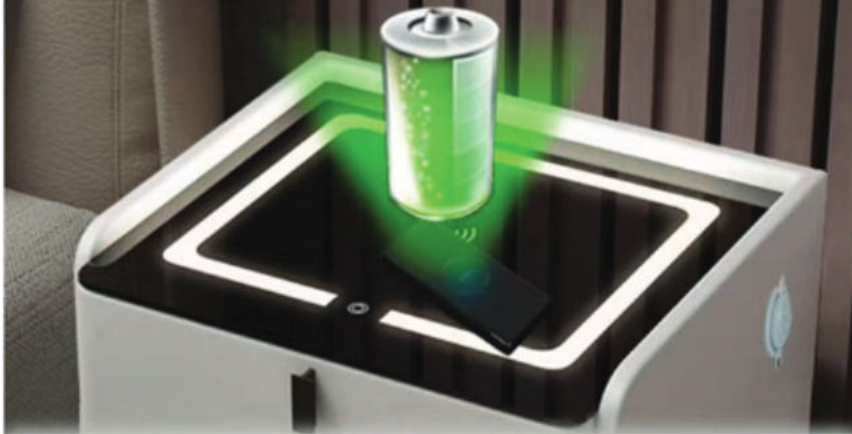

Model:C332A

Model:C319

Size:520*420*500

Model:9#

Size:φ520*440

Model:XT100

Size:550*450*520

WIRELESS CHARGING

Applicable to most types of mobile phone

support double USB charging

3 options of the brightness of the light

long touching changing the brightness

light touching can change the brightness of the light

Smart cabinet