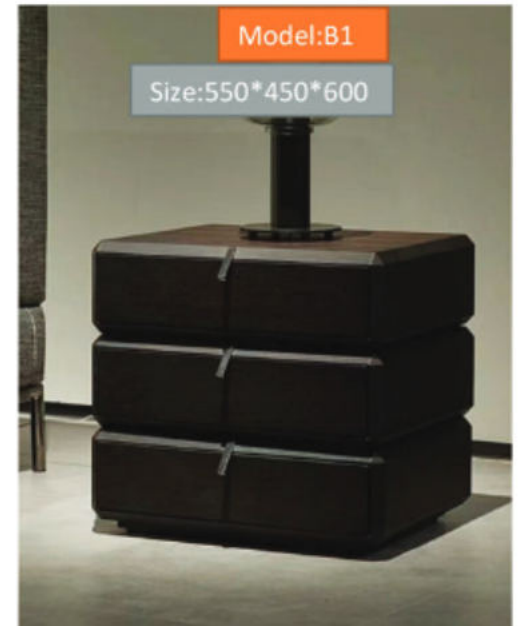

Model:C332A

Model:C319

Size:520*420*500

Model:9#

Size:φ520*440

Model:XT100

Size:550*450*520

WIRELESS CHARGING