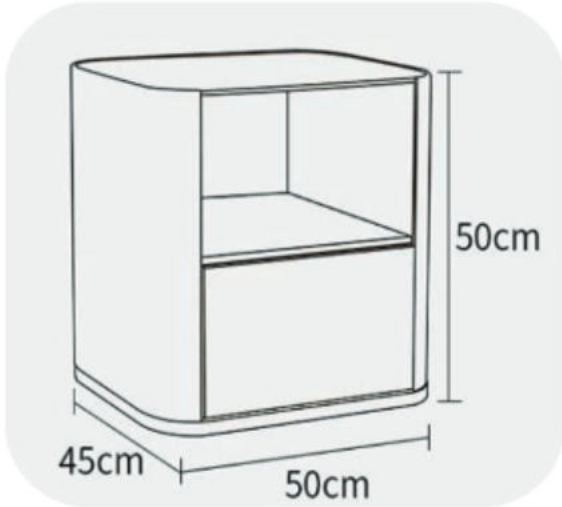

Model: CT10

48cm

37cm

55cm

Size:W500*D400*H550

Model:C346

Size:450*450*520

Model C333

Model:016#

Model:016

Size:500*400*500

Model:CTG-417

Model: 111#

Size: W50*D40*H49

Model:F10

Size:540*400*480

Model:C332A

Model:C319

Size:520*420*500

Model:9#

Size:φ520*440

Model:XT100

Size:550*450*520

WIRELESS CHARGING

Model:X801

Size:500*400*500

Model:F03

Size:500*400*520

Model:X8017

Size:500*400*500

Model:XT81A

Size:500*400*450