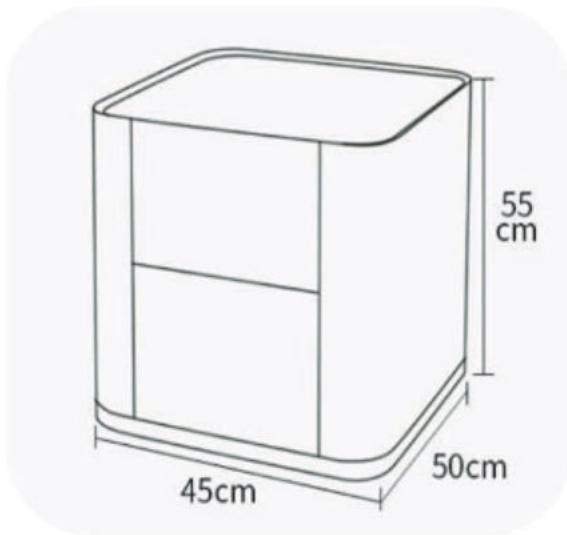

Model: CT10

48cm

37cm

55cm

Size:W500*D400*H550

Model:C346

Size:450*450*520

Model C333

Model:016#

Model:016

Size:500*400*500

Model:CTG-417

Model: 111#

Size: W50*D40*H49

Model:F10

Size:540*400*480

Model:C332A

Model:C319

Size:520*420*500

Model:9#

Size:φ520*440

Model:XT100

Size:550*450*520

WIRELESS CHARGING

Model:X801

Size:500*400*500

Model:F03

Size:500*400*520

Model:X8017

Size:500*400*500

Model:XT81A

Size:500*400*450