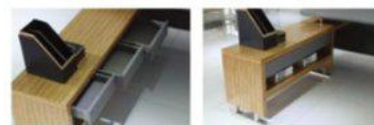

Personality, unlimited creativity

COMPANY
THE BEST
CHOICE
OF OFFICE
FURNITURE

Moderate and explicit decoration style, simple form and arrangement make space show elegant and exquisite temperament. The pure color, mild quality, geometry modern shape of Zekova... Some atmosphere created by modern people is prevailing in the air. Even many technologies and shapes representing industrialization are adopted, the whole space displays seriousness, peacefulness, cool and elegance, which makes hurried modern people possess a stretch of tranquility.