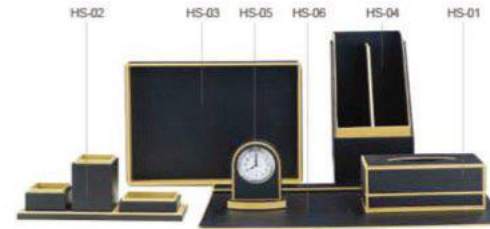

MODEL: C-38
SIZE: 2000Wx500Dx700H

MODEL: C-63
SIZE: 2030Wx500Dx820H

MODEL: W-03
SIZE: 2000Wx500Dx750H

MODEL: C-09
SIZE: 700Wx400Dx1150H

MODEL: C-08
SIZE: 700Wx400Dx1150H

MODEL: B-01
SIZE: 450Wx450Dx550H

MODEL: T-08
SIZE: 1400Wx600Dx460H