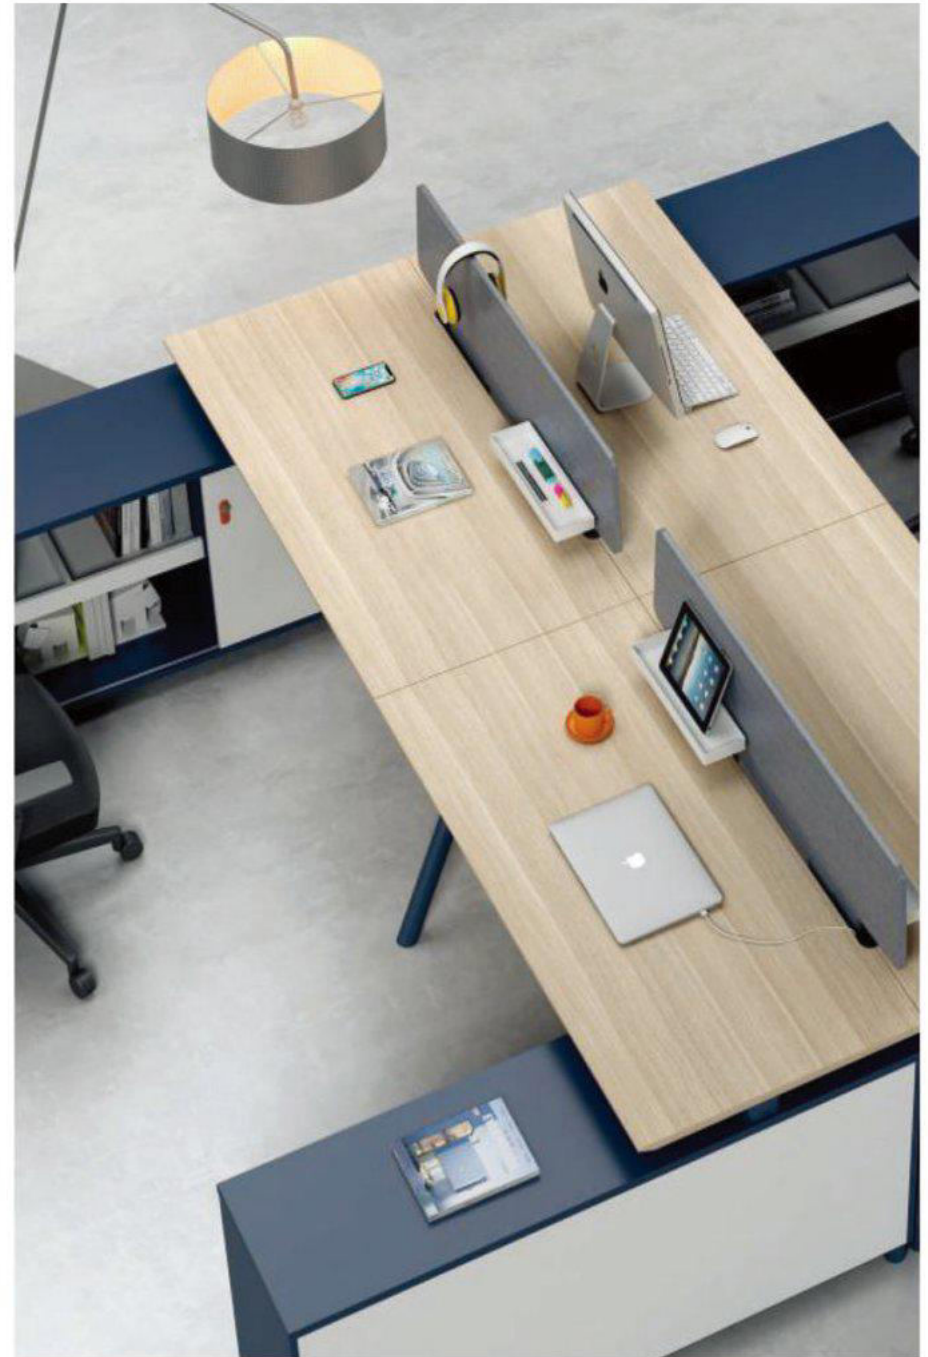

MH02 2400Wx1060Dx750H

Receiving small station

Exquisite and small, but full of functions, it is appropriate to work the line

Classic 75 degree inclined foot design, is practical expression, also is an aesthetic.