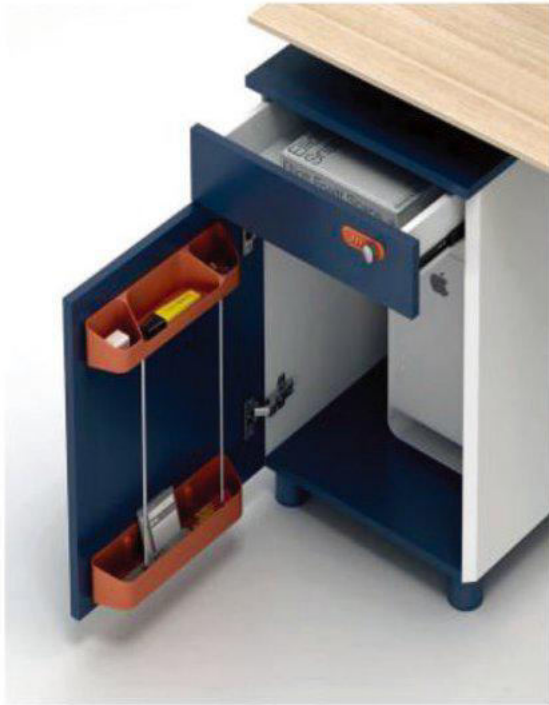

Side door left ark

The design inspiration comes from the Siemens , with the maximization, the storage of the cabinet, and successfully challenges the space limit of 30x40x50.